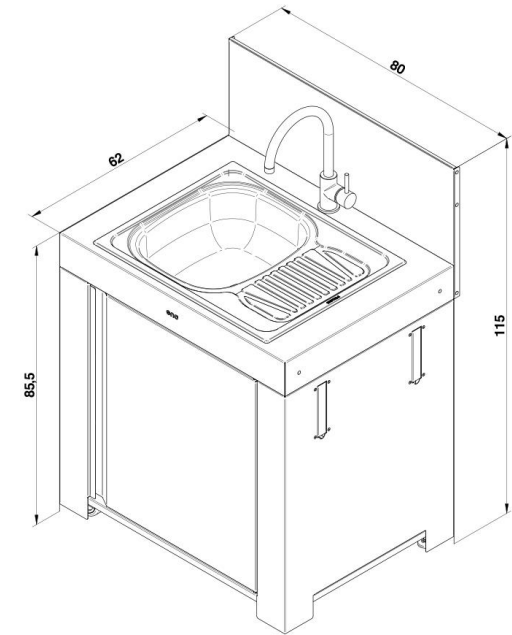

Sink MODULO cargo grey & black